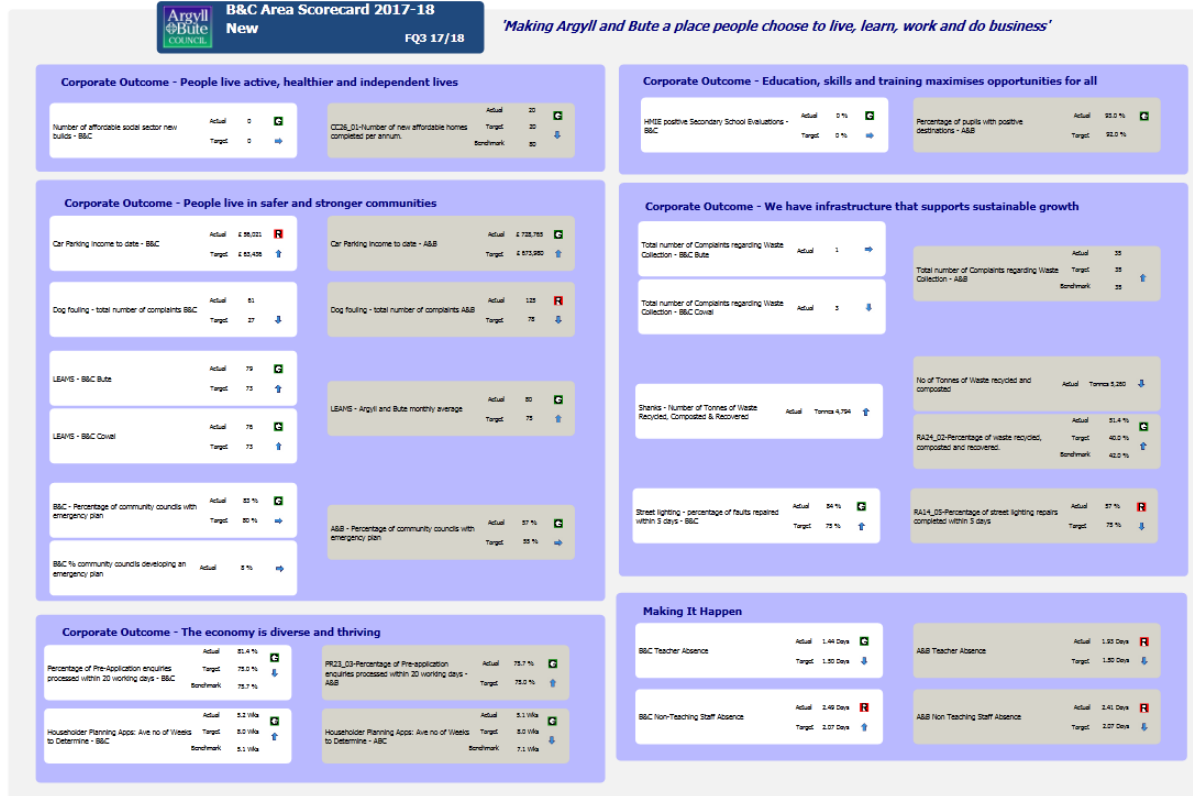

Bute and Cowal Area Scorecard FQ3 2017/18 – NEW

Bute and Cowal Area Scorecard FQ3 2017/18 – OLD